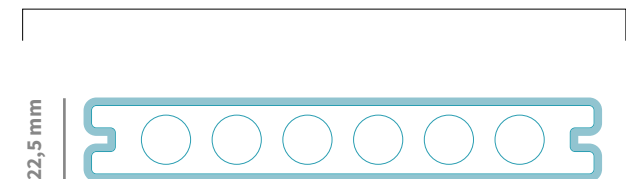

FORMATO: 140x2000 mm

Size - Formate

EXTERNO TRADITIONAL

Zigrinata
Knurled / Geriffelt

Levigata
Smooth / Geschliffen

Light Brown

Dark Grey

EXTERNO EXTRASHIELD